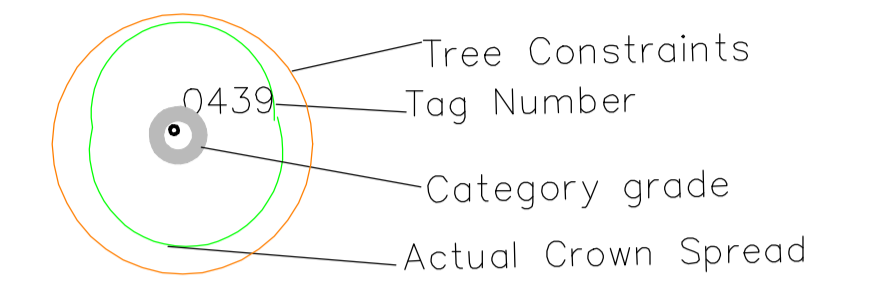

Notes:

BS5837: 2012 – Category Retention Rating

Category U Trees –
Trees in such a condition that any existing value would be lost within 10 years or being recommended for removal sound arboricultural practice.